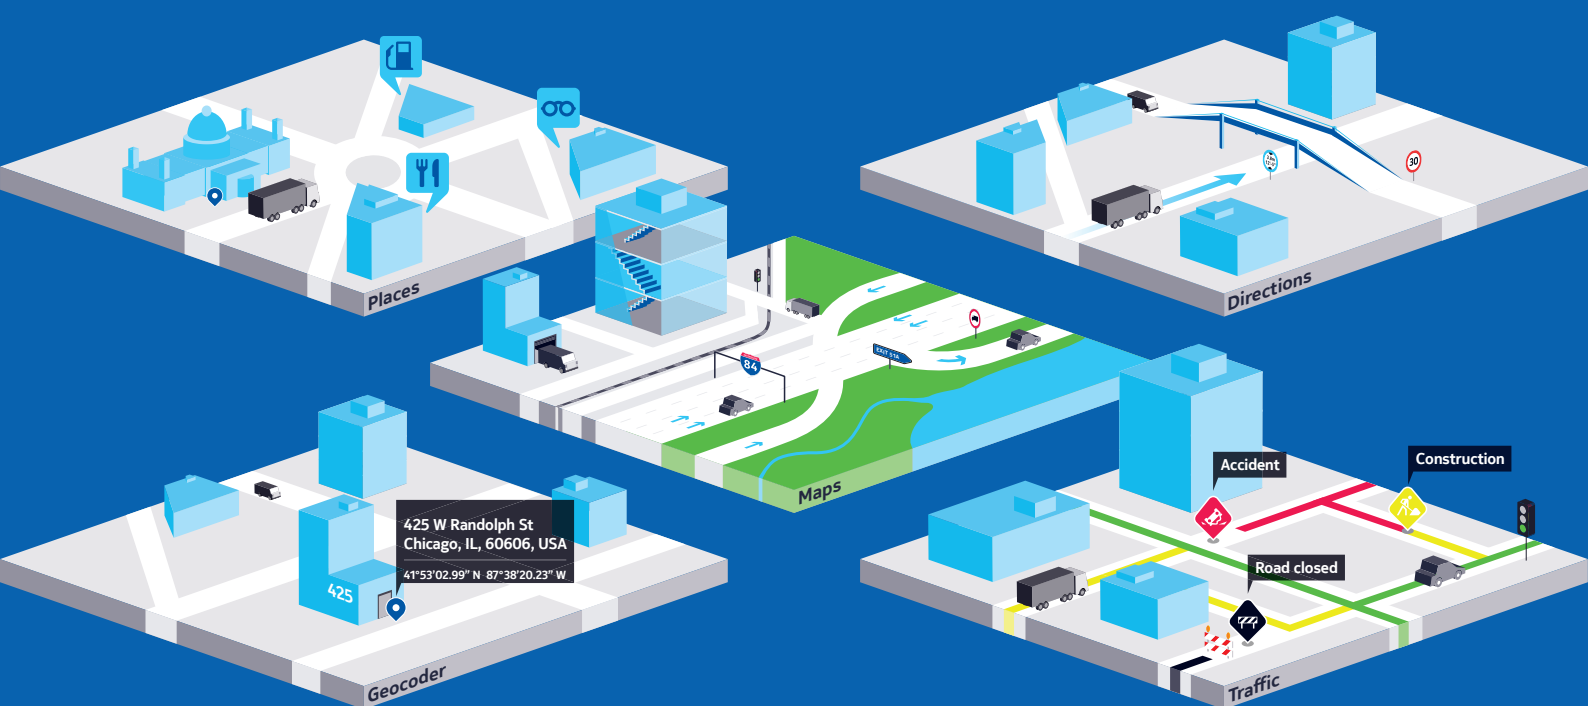

## Quality.

Always-accurate location data and services built for business

## Functionality.

Rich features for business-critical operations

Whatever business you're in, **HERE Platform** for Business can help make it better, faster and more efficient regardless of size, area of deployment or mission. Our comprehensive map data, combined with a powerful and flexible set of software services give you ready access to the location intelligence you need to transform your business: accurate maps and location services covering everything from vehicle-restricted access roads to industrialized parks and detailed indoor venue maps.

## Highlights

The **HERE Platform** for Business is modular, offering services through Maps, Geocoder, Traffic, Directions and Places components and allowing you to pick and choose what you need. APIs make deployment of differentiated location experiences fast and easy. A global, highly responsive and scalable infrastructure supports service delivery.