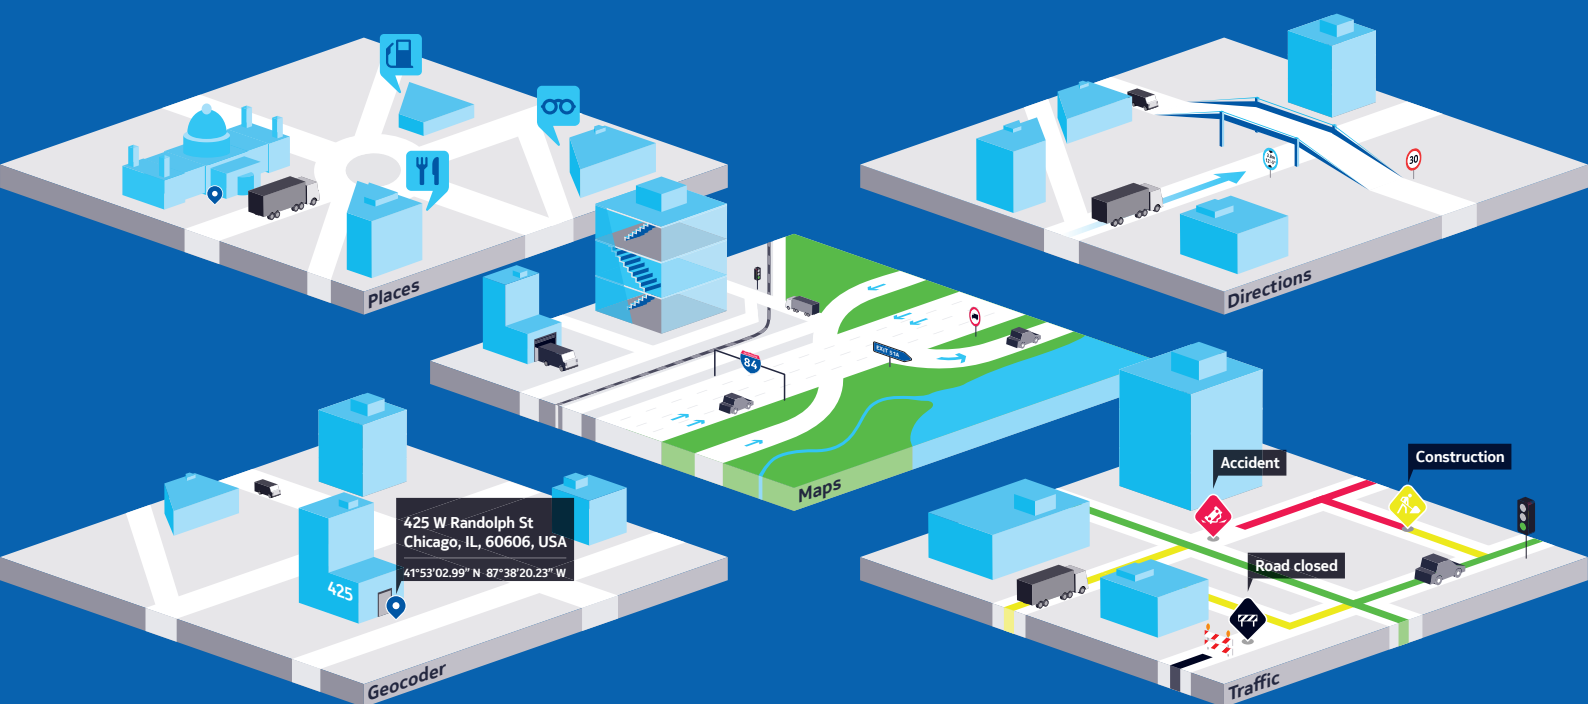

HERE Platform for Business

The one, powerful location platform you need to transform your business

Quality.

Always-accurate location data and services built for business

Flexibility.

Modular services that work across screens

Functionality.

Rich features for business-critical operations

Whatever business you're in, **HERE Platform** for Business can help make it better, faster and more efficient regardless of size, area of deployment or mission. Our comprehensive map data, combined with a powerful and flexible set of software services give you ready access to the location intelligence you need to transform your business: accurate maps and location services covering everything from vehicle-restricted access roads to industrialized parks and detailed indoor venue maps.

here
Maps for Life

HERE Platform for Business

Highlights

The **HERE Platform** for Business is modular, offering services through Maps, Geocoder, Traffic, Directions and Places components and allowing you to pick and choose what you need. APIs make deployment of differentiated location experiences fast and easy. A global, highly responsive and scalable infrastructure supports service delivery.

Traffic

Traffic data for more efficient road networks

- **Traffic tiles** w/ real-time and historical flow
- **Incidents layer** w/ location, type and event information
- **Traffic flow data** in XML or JSON format
- **Traffic flow availability** for specified areas