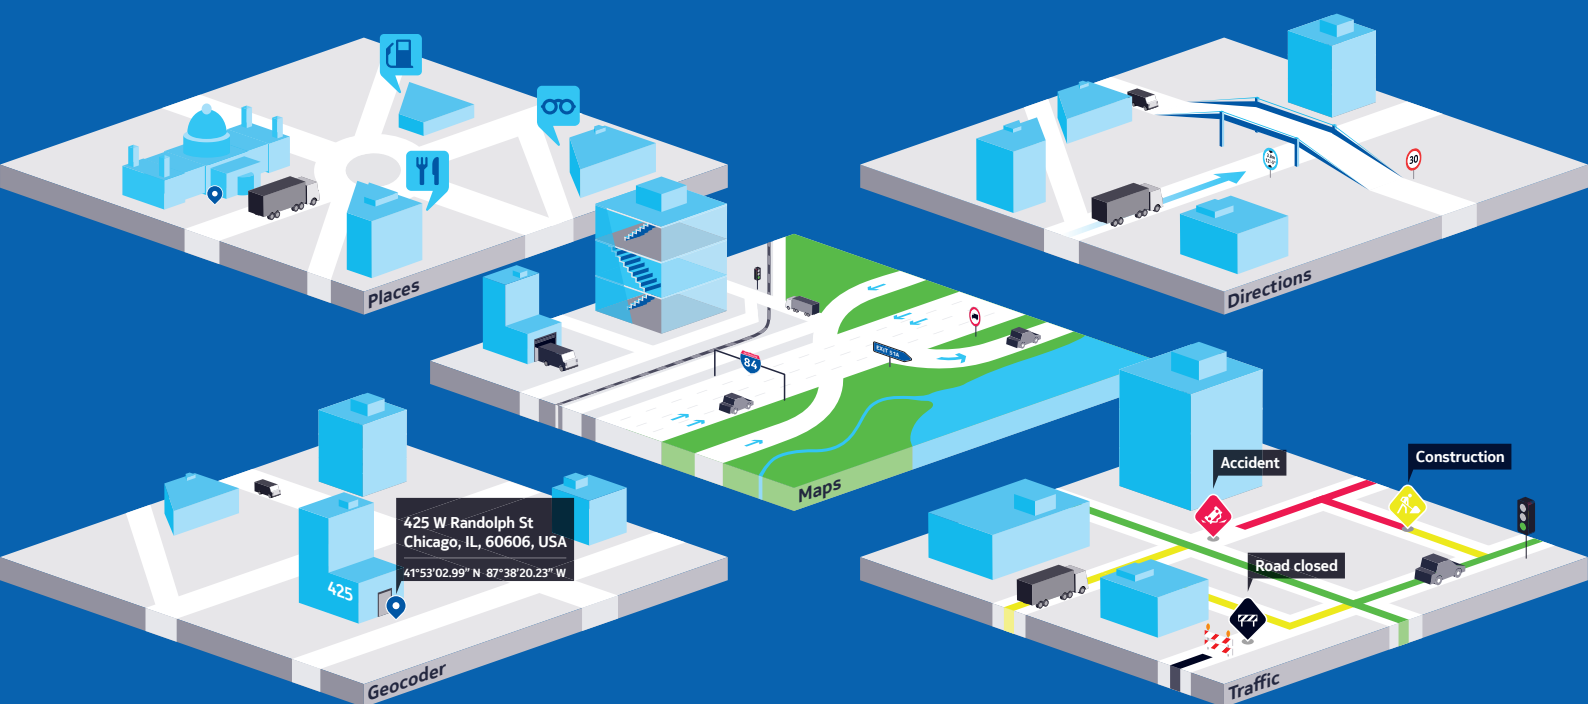

HERE Platform for Business

The one, powerful location platform you need
to transform your business

Quality.

Always-accurate location data and
services built for business

Flexibility.

Modular services that work
across screens

Functionality.

Rich features for business-
critical operations

Whatever business you're in, **HERE Platform** for Business can help make it better, faster and more efficient regardless of size, area of deployment or mission. Our comprehensive map data, combined with a powerful and flexible set of software services give you ready access to the location intelligence you need to transform your business: accurate maps and location services covering everything from vehicle-restricted access roads to industrialized parks and detailed indoor venue maps.

here
Maps for Life

HERE Platform for Business

Highlights

The **HERE Platform** for Business is modular, offering services through Maps, Geocoder, Traffic, Directions and Places components and allowing you to pick and choose what you need. APIs make deployment of differentiated location experiences fast and easy. A global, highly responsive and scalable infrastructure supports service delivery.

Traffic

Traffic data for more efficient road networks

- **Traffic tiles** w/ real-time and historical flow
- **Incidents layer** w/ location, type and event information
- **Traffic flow data** in XML or JSON format
- **Traffic flow availability** for specified areas